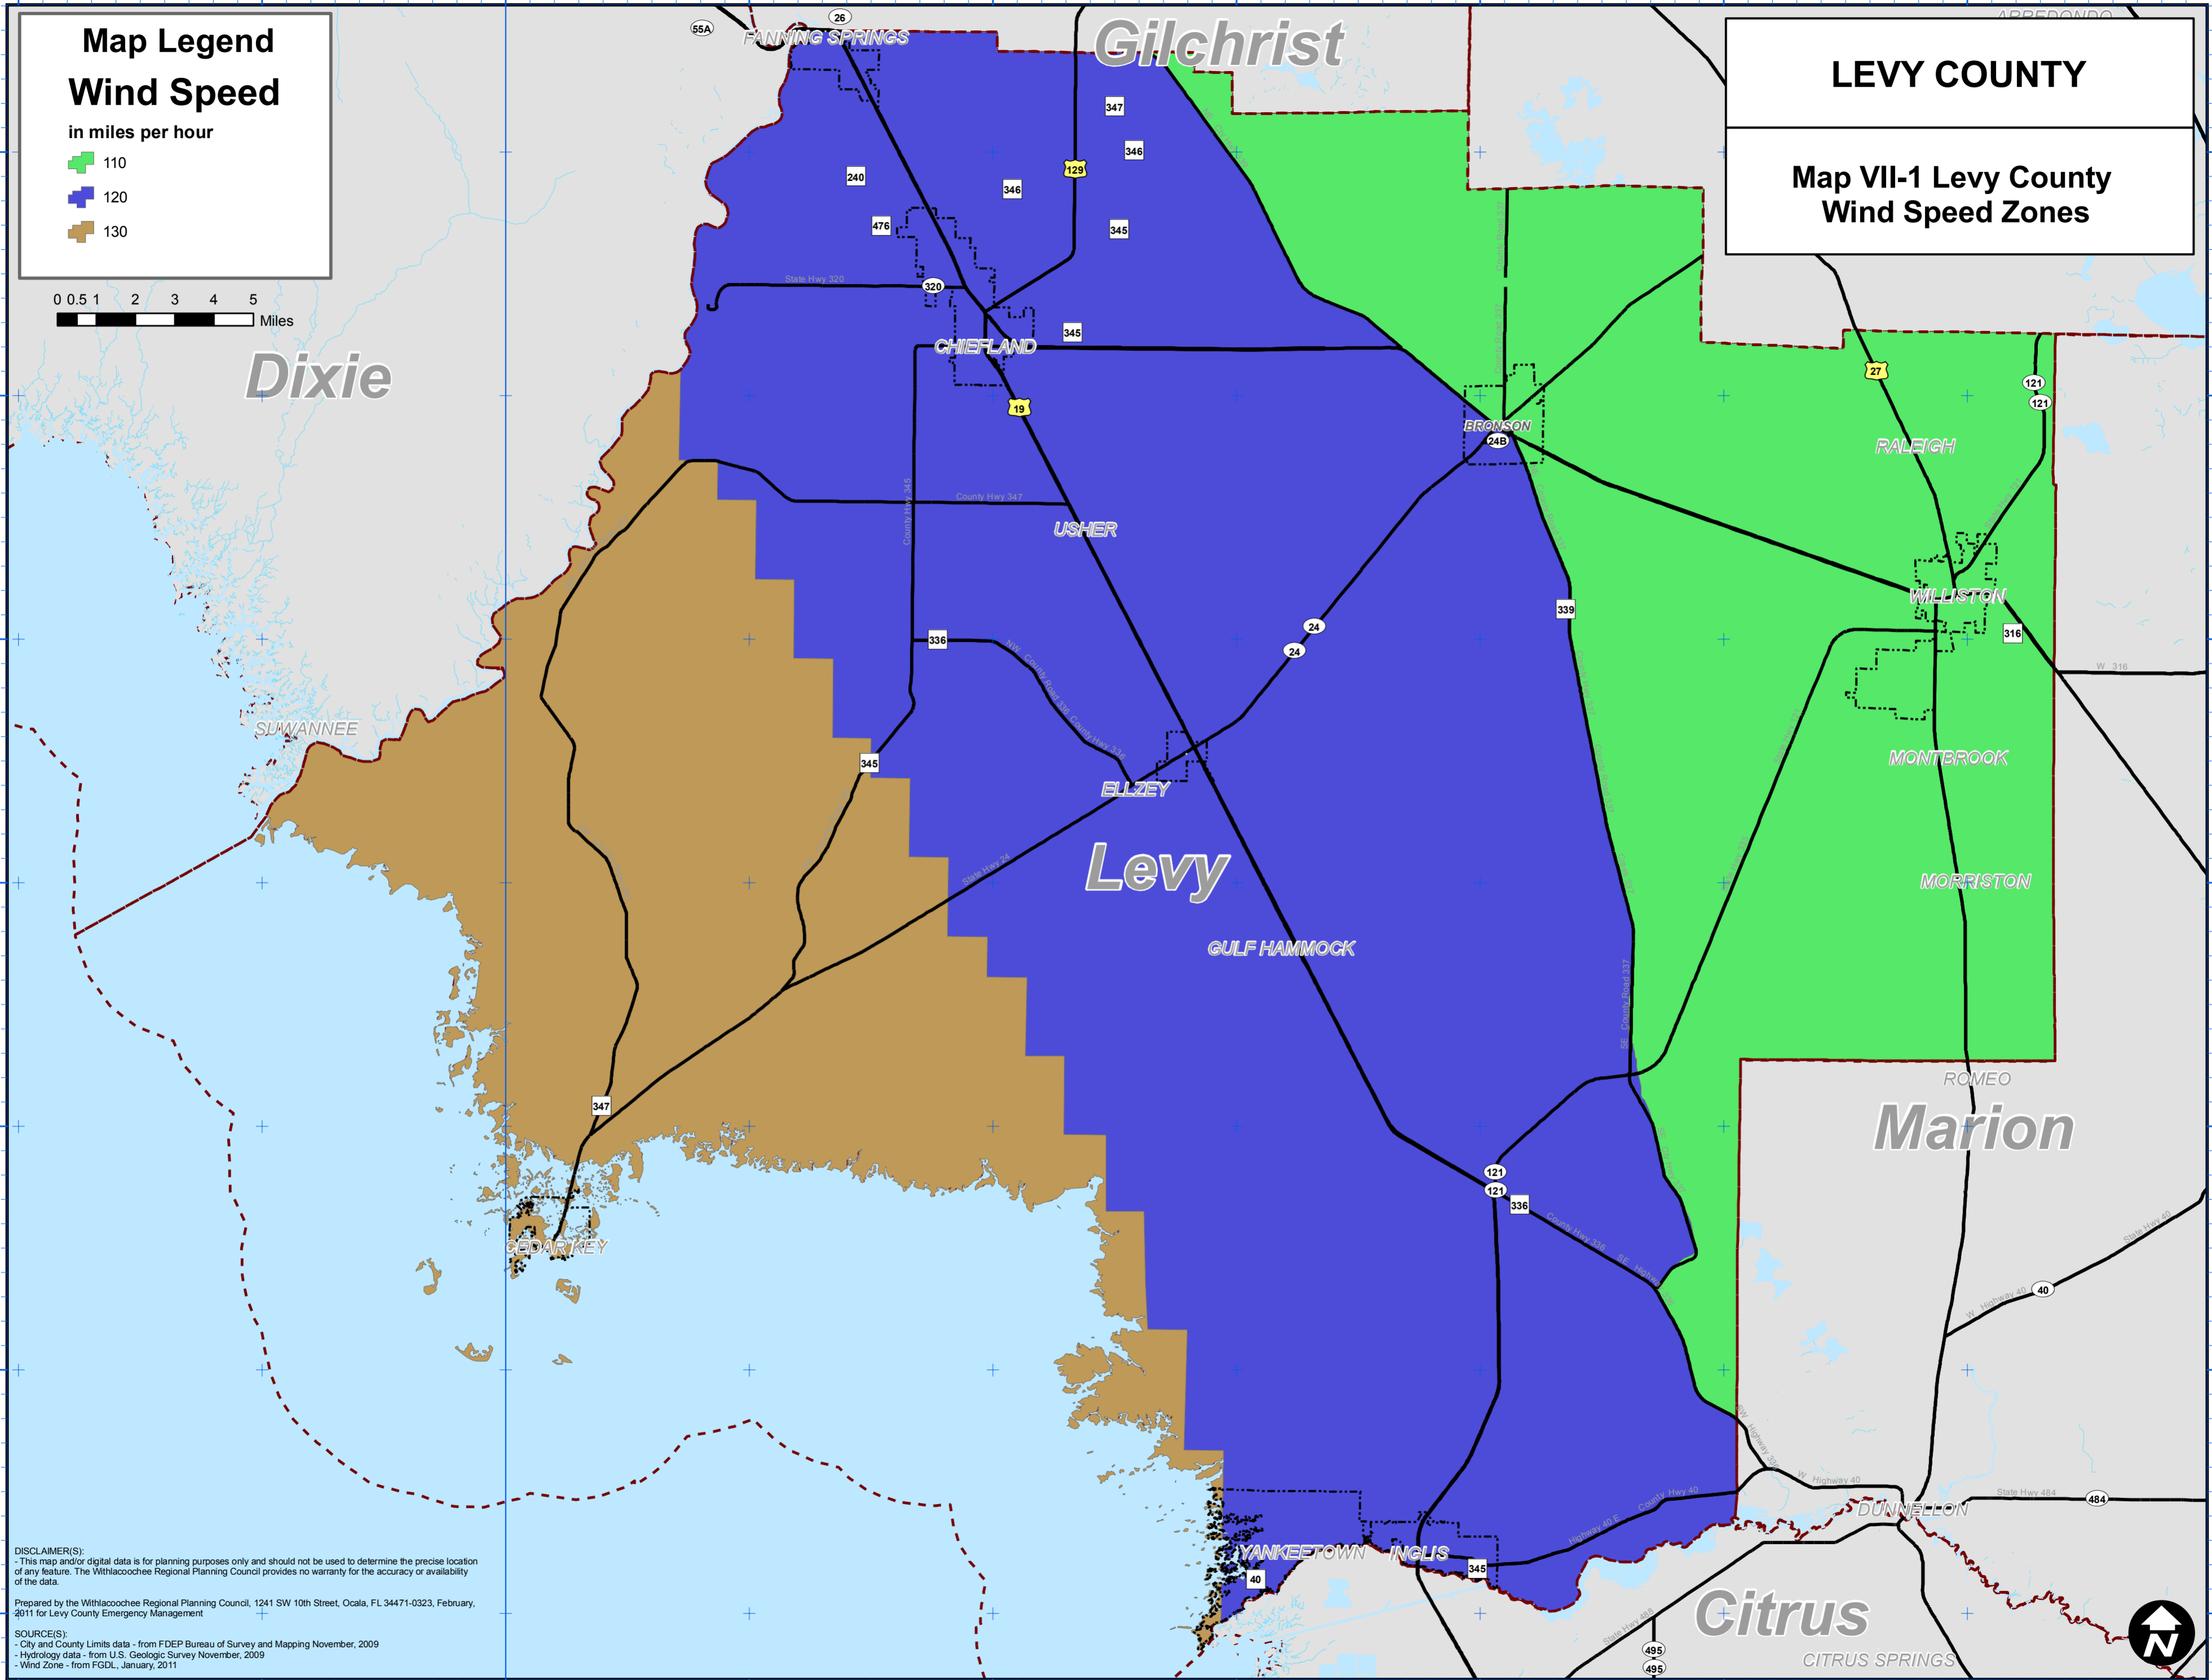

Map Legend

Wind Speed

in miles per hour

- 110
- 120
- 130

0 0.5 1 2 3 4 5 Miles

LEVY COUNTY

Map VII-1 Levy County Wind Speed Zones

DISCLAIMER(S):
- This map and/or digital data is for planning purposes only and should not be used to determine the precise location of any feature. The Withlacoochee Regional Planning Council provides no warranty for the accuracy or availability of the data.
Prepared by the Withlacoochee Regional Planning Council, 1241 SW 10th Street, Ocala, FL 34471-0323, February, 2011 for Levy County Emergency Management
SOURCE(S):
- City and County Limits data - from FDEP Bureau of Survey and Mapping November, 2009
- Hydrology data - from U.S. Geologic Survey November, 2009
- Wind Zone - from FGDL, January, 2011