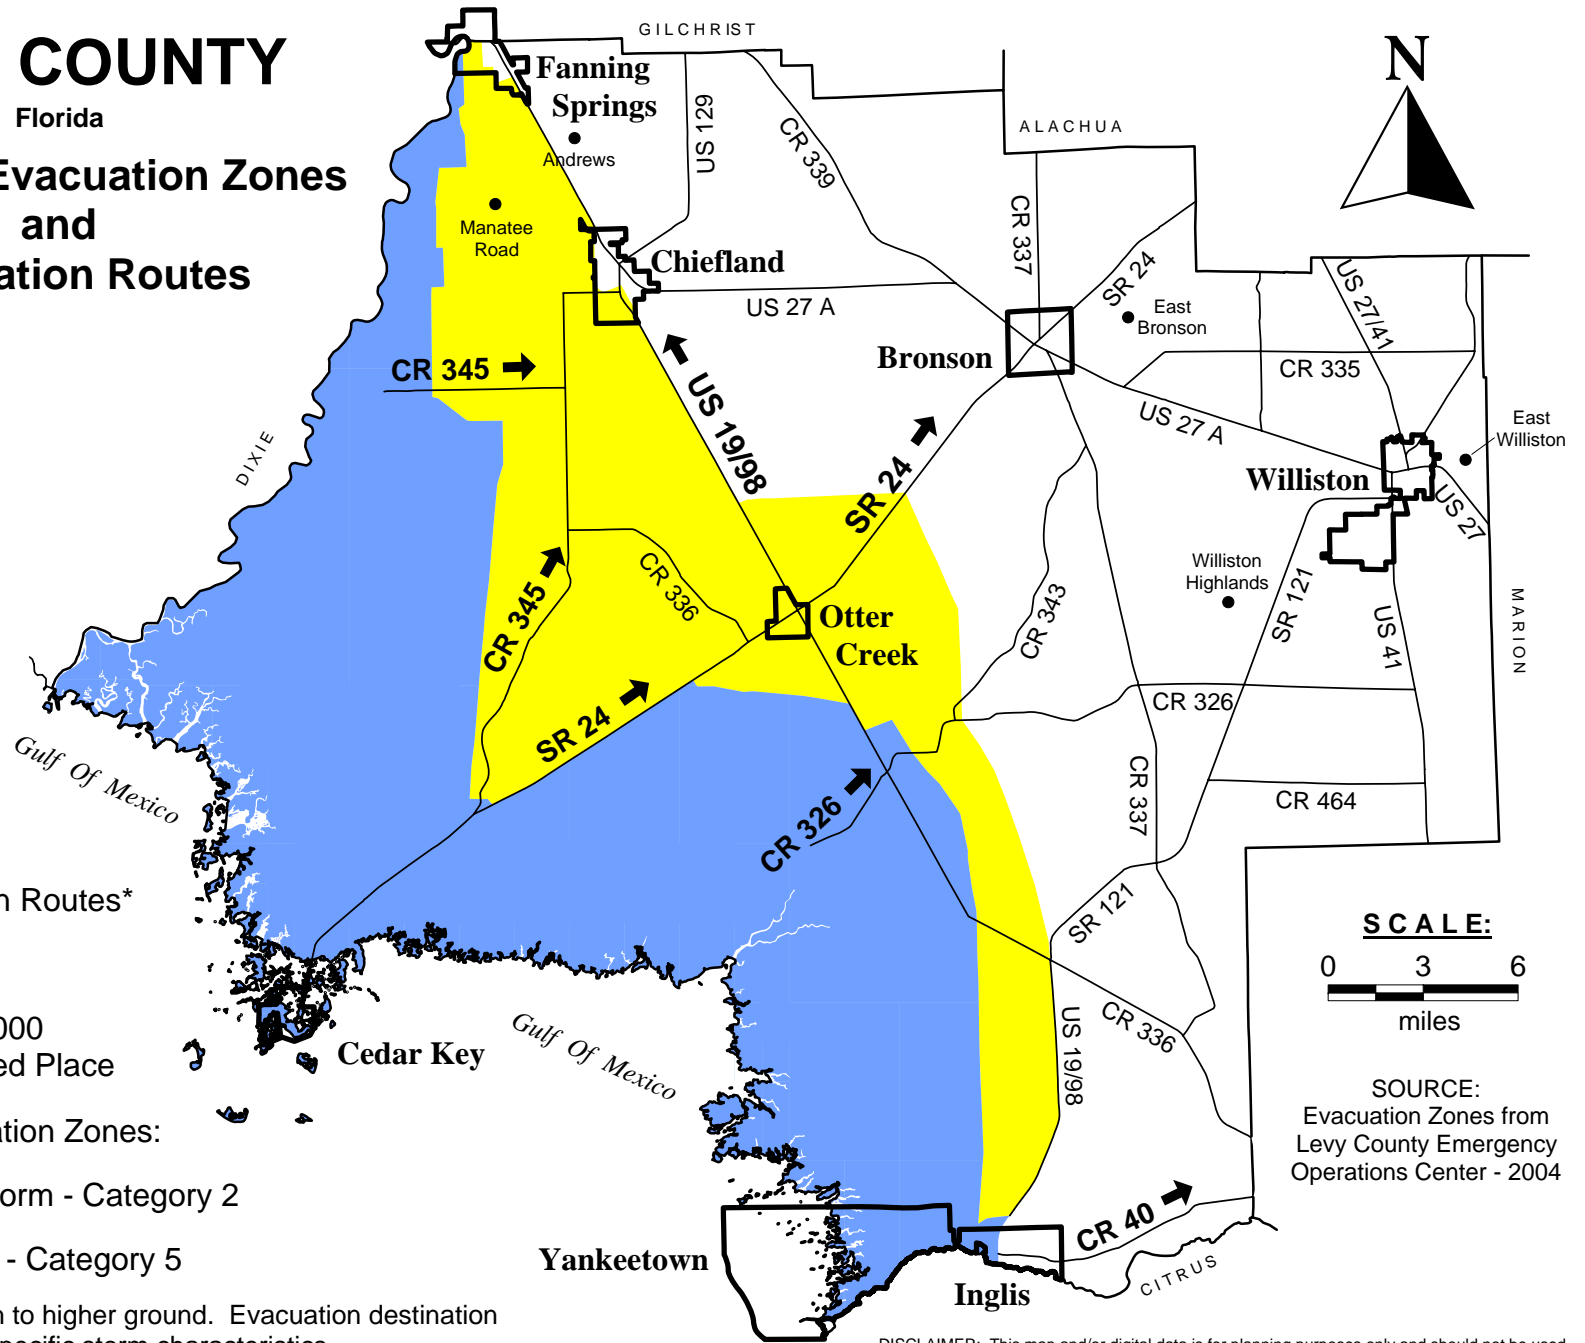

## Hurricane Evacuation Zones and Evacuation Routes

### MAP KEY

— Evacuation Routes\*

□ City Limits

● Census 2000 Designated Place

Hurricane Evacuation Zones:

■ Tropical Storm - Category 2

■ Category 3 - Category 5

\* Arrows indicate path to higher ground. Evacuation destination should be based on specific storm characteristics.

SOURCE:  
Evacuation Zones from  
Levy County Emergency  
Operations Center - 2004

DISCLAIMER: This map and/or digital data is for planning purposes only and should not be used to determine the precise location of any feature. The Withlacoochee Regional Planning Council provides no warranty for the accuracy or availability of the data.