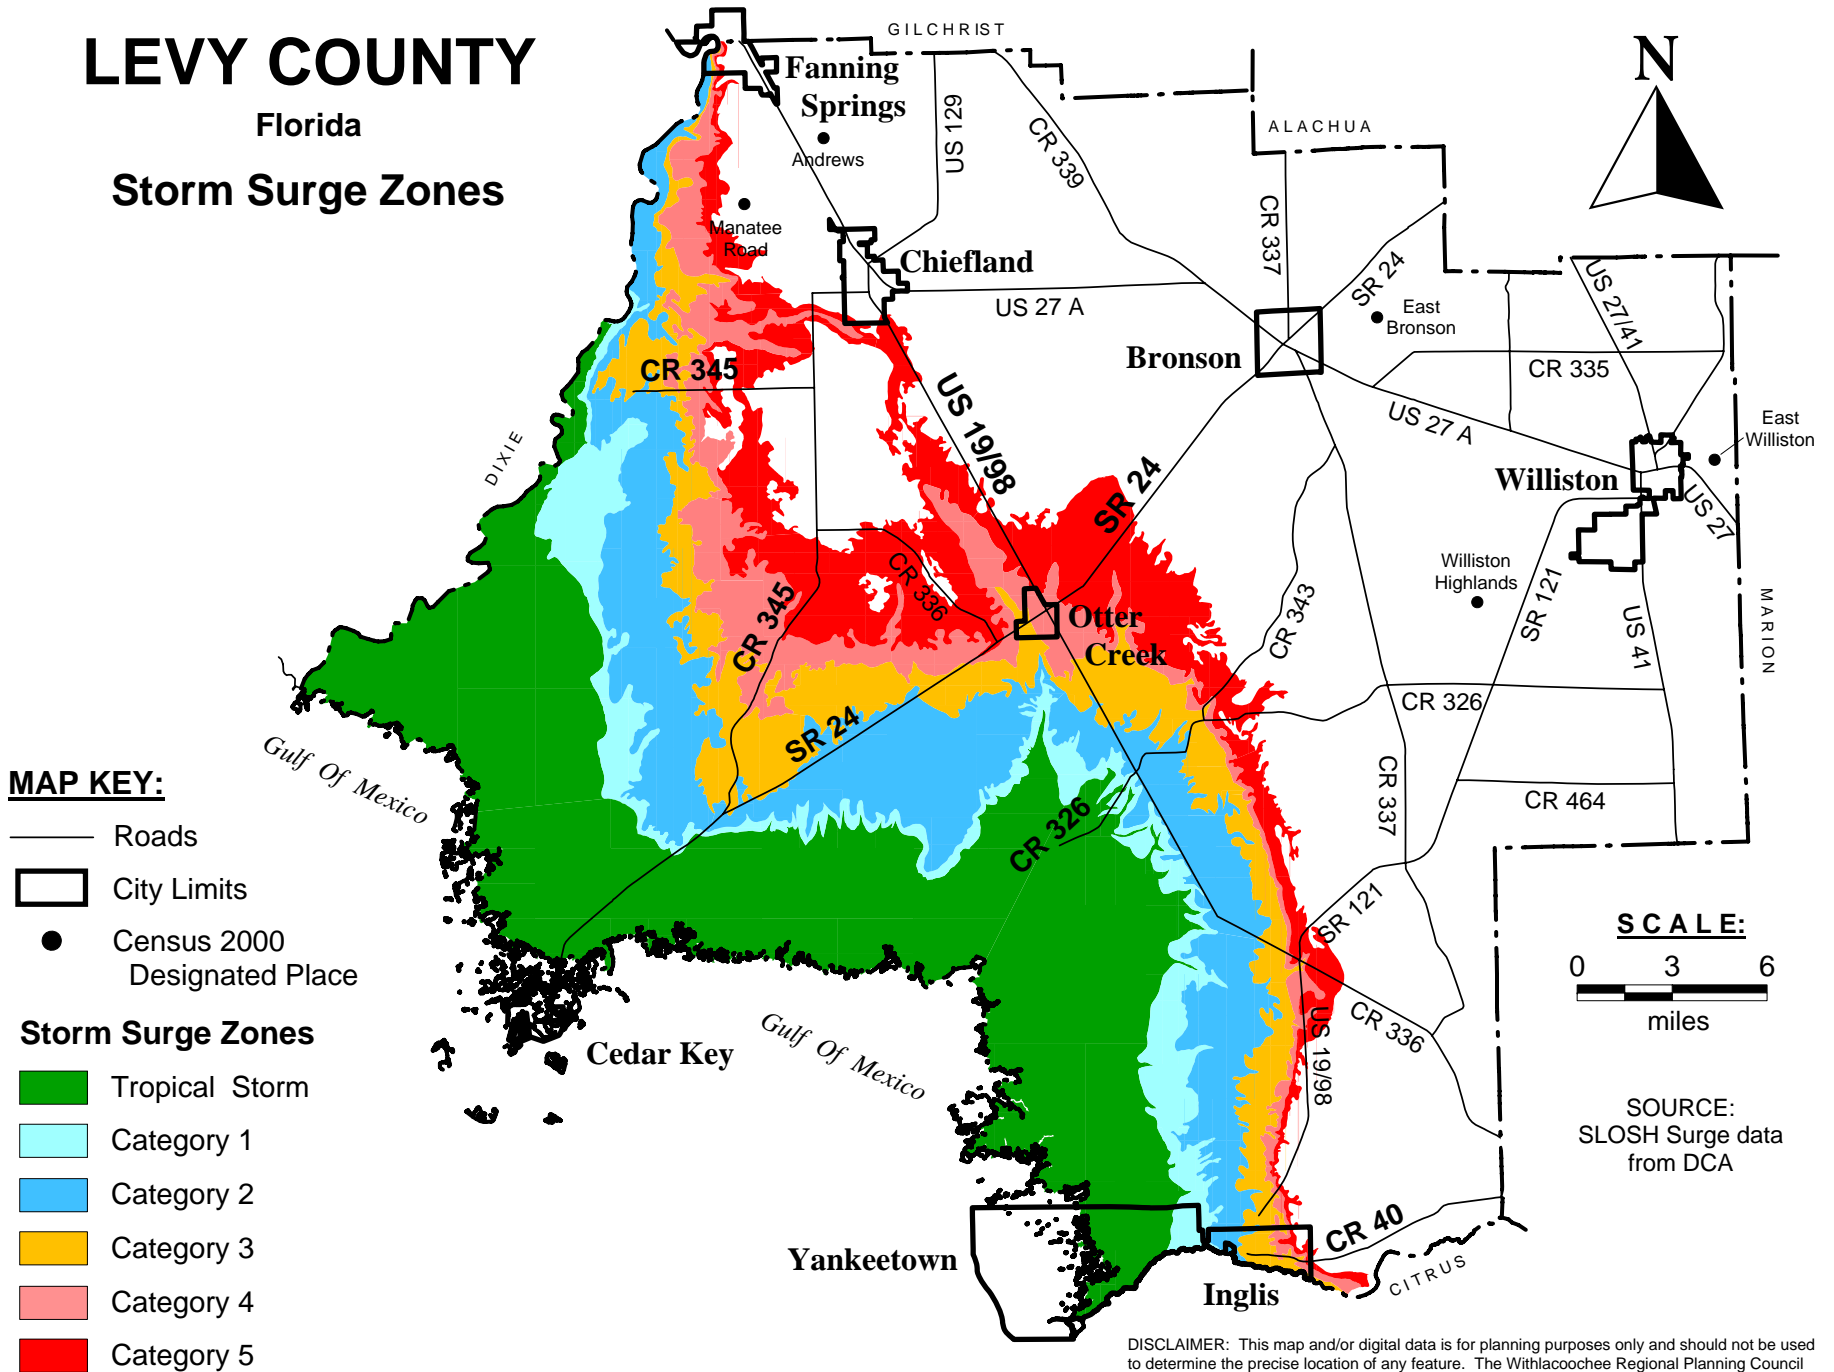

LEVY COUNTY

Florida

Storm Surge Zones

DISCLAIMER: This map and/or digital data is for planning purposes only and should not be used to determine the precise location of any feature. The Withlacoochee Regional Planning Council provides no warranty for the accuracy or availability of the data.